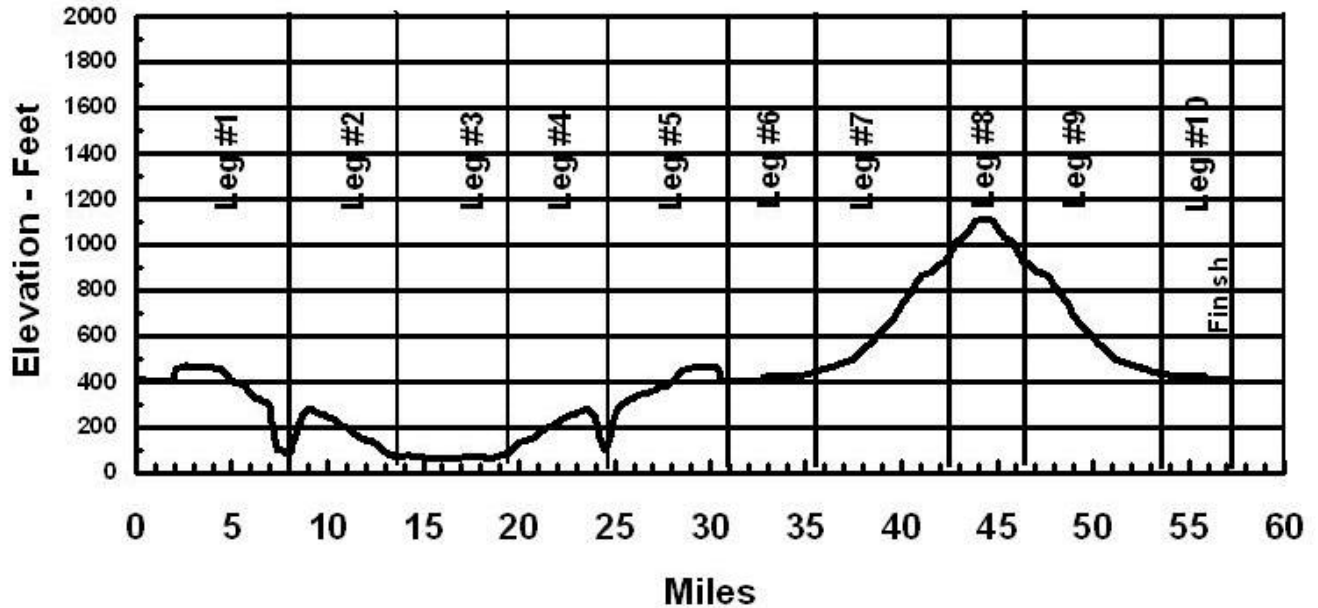

Mt Si 2007 – Relay Course

Mt Si Relay and Ultra Runs 2007 Relay Course

<u>Leg</u>	<u>Start Leg</u>	<u>End Leg</u>	<u>Relay Miles</u>	<u>Relay Miles</u>	<u>Comments</u>	<u>Reference</u>
Leg #1	Elementary School	39th PI barricade	7.94	7.9	via Meadowbrook Br	
Leg #2	39th PI barricade	Remlinger Farm	5.57	5.6		
Leg #3	Remlinger Farm	Remlinger Farm	5.71	5.7	out/back	Same 2004 Leg #3
Leg #4	Remlinger Farm	39th PI barricade	5.57	5.6	via 39th PI	Same 2004 Leg #4
Leg #5	39th PI barricade	Millpond (Sterns Rd)	6.11	6.1	via 39th PI	Same 2004 Leg #5
Leg #6	Millpond (Sterns Rd)	Two Rivers School	4.39	4.4		Same 2005 Leg #4
Leg #7	Two Rivers School	Rattle Snake Lake	7.10	7.1		Same 2005 Leg #5
Leg #8	Rattle Snake Lake	Rattle Snake Lake	4.11	4.1	out/back on Iron Horse	Similar 2004 Leg #7
Leg #9	Rattle Snake	Two Rivers School	7.10	7.1		Same 2005 Leg #9
Leg #10	Two Rivers School	Elementary School	3.35	3.4	via Meadowbrook Br	
Total - Miles			56.95	57.0		